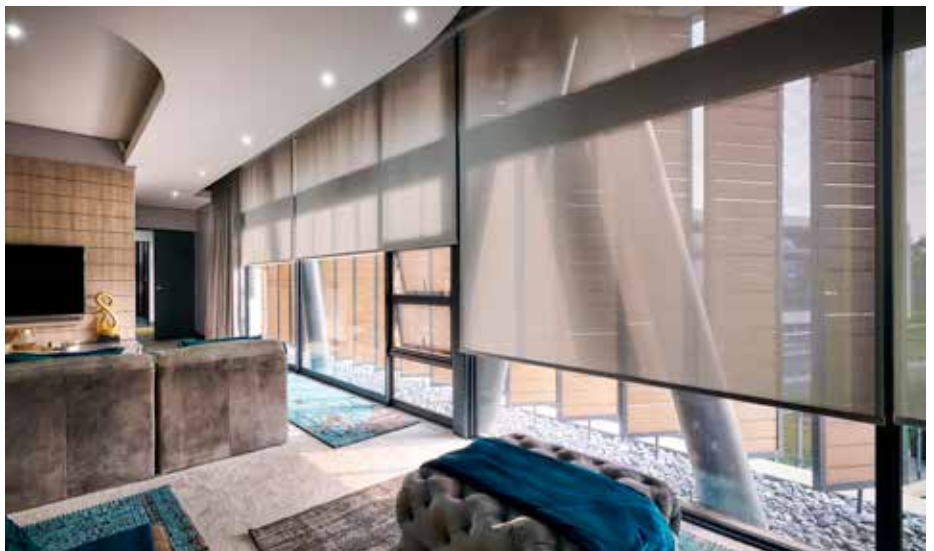

Distributor Caption:

The brief to The Curtain Company was for a respectful celebration of design and light. The Curtain Company opted for screen blinds that welcome the sun while merging seamlessly into the property's structural design. Fully automated Blind Designs' screen blinds were the perfect fit for this phenomenal home, facilitating form, function and aesthetic. The brilliant light control properties of the screen blinds can be applied to any face of the home and accommodate TV screens and monitors.