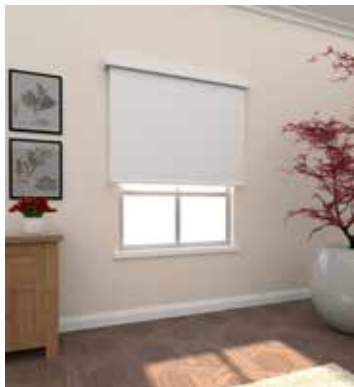

BLOCKOUT COLOUR COMBINATIONS

Blockout White | White Rod