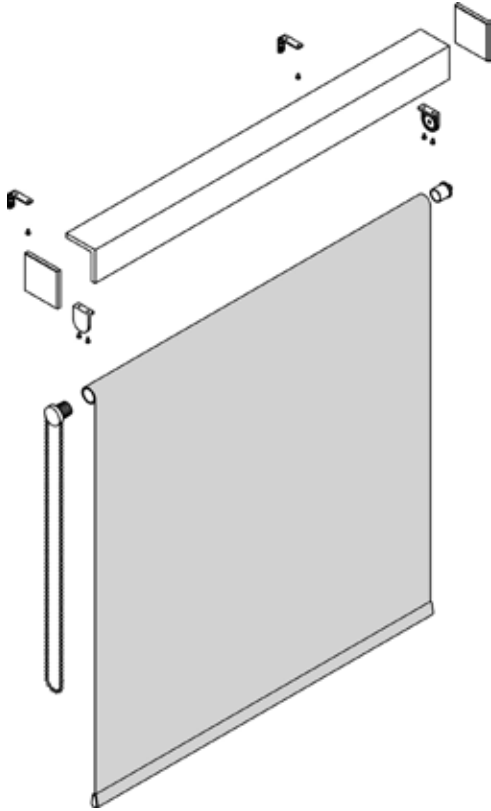

BLIND DESIGNS™
REFLECT YOUR STYLE

BLIND IN A BOX

BLIND IN A BOX
BY BLIND DESIGNS™

READY MADE BLINDS

The Roller Blind in a Box is a simple and easy to install Blind that is ready made and ready to ship. The Blind is designed to be fitted on the face of the wall and is enclosed in a stylish Decorative rod. The Blind is available in a variety of standard sizes. You can fit to blinds next to each other with a gap of 35mm between the fabrics.

BLOCKOUT BLIND RANGE

AVAILABLE SIZES

600mm x 1000mm

1000mm x 1000mm

1200mm x 1600mm

1000mm x 2200mm

1200mm x 2200mm

1400mm x 2200mm

Joiner for 2 Blinds side by side available.

BLOCKOUT COLOUR COMBINATIONS

Blockout White | White Rod

Blockout Dune | Grey Wash Rod

Blockout Nimbus | Coconut Rod

Blockout Odessey | Java Rod

SCREEN BLIND RANGE

AVAILABLE SIZES

600mm x 1000mm

1000mm x 1000mm

1200mm x 1600mm

1000mm x 2200mm

1200mm x 2200mm

1400mm x 2200mm

Joiner for 2 Blinds side by side available.