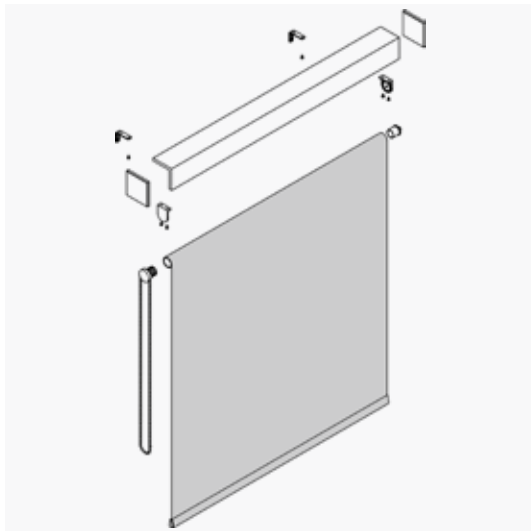

BLIND DESIGNS™
REFLECT YOUR STYLE

REFLECT YOUR **STYLE**

Style: a distinctive appearance, typically determined by the principles according to which something is designed.