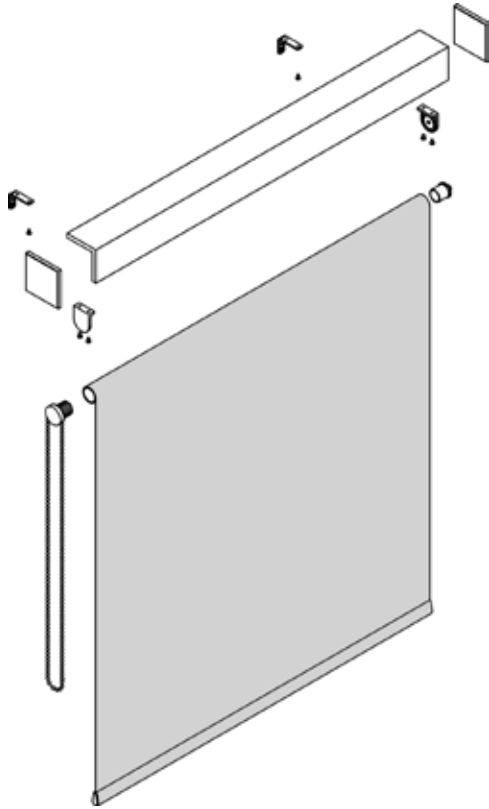

BLIND DESIGNS™
REFLECT YOUR STYLE

BLIND IN A BOX

BLIND IN A BOX
BY BLIND DESIGNS™

READY MADE BLINDS

The Roller Blind in a Box is a simple and easy to install Blind that is ready made and ready to ship. The Blind is designed to be fitted on the face of the wall and is enclosed in a stylish Decorative rod. The Blind is available in a variety of standard sizes. You can fit to blinds next to each other with a gap of 35mm between the fabrics.

BLOCKOUT BLIND RANGE

AVAILABLE SIZES

600mm x 1000mm

1000mm x 1000mm

1200mm x 1600mm

1000mm x 2200mm

1200mm x 2200mm

1400mm x 2200mm

AVAILABLE SIZES

600mm x 1000mm

1000mm x 1000mm

1200mm x 1600mm

1000mm x 2200mm

1200mm x 2200mm

1400mm x 2200mm

Joiner for 2 Blinds side by side available.